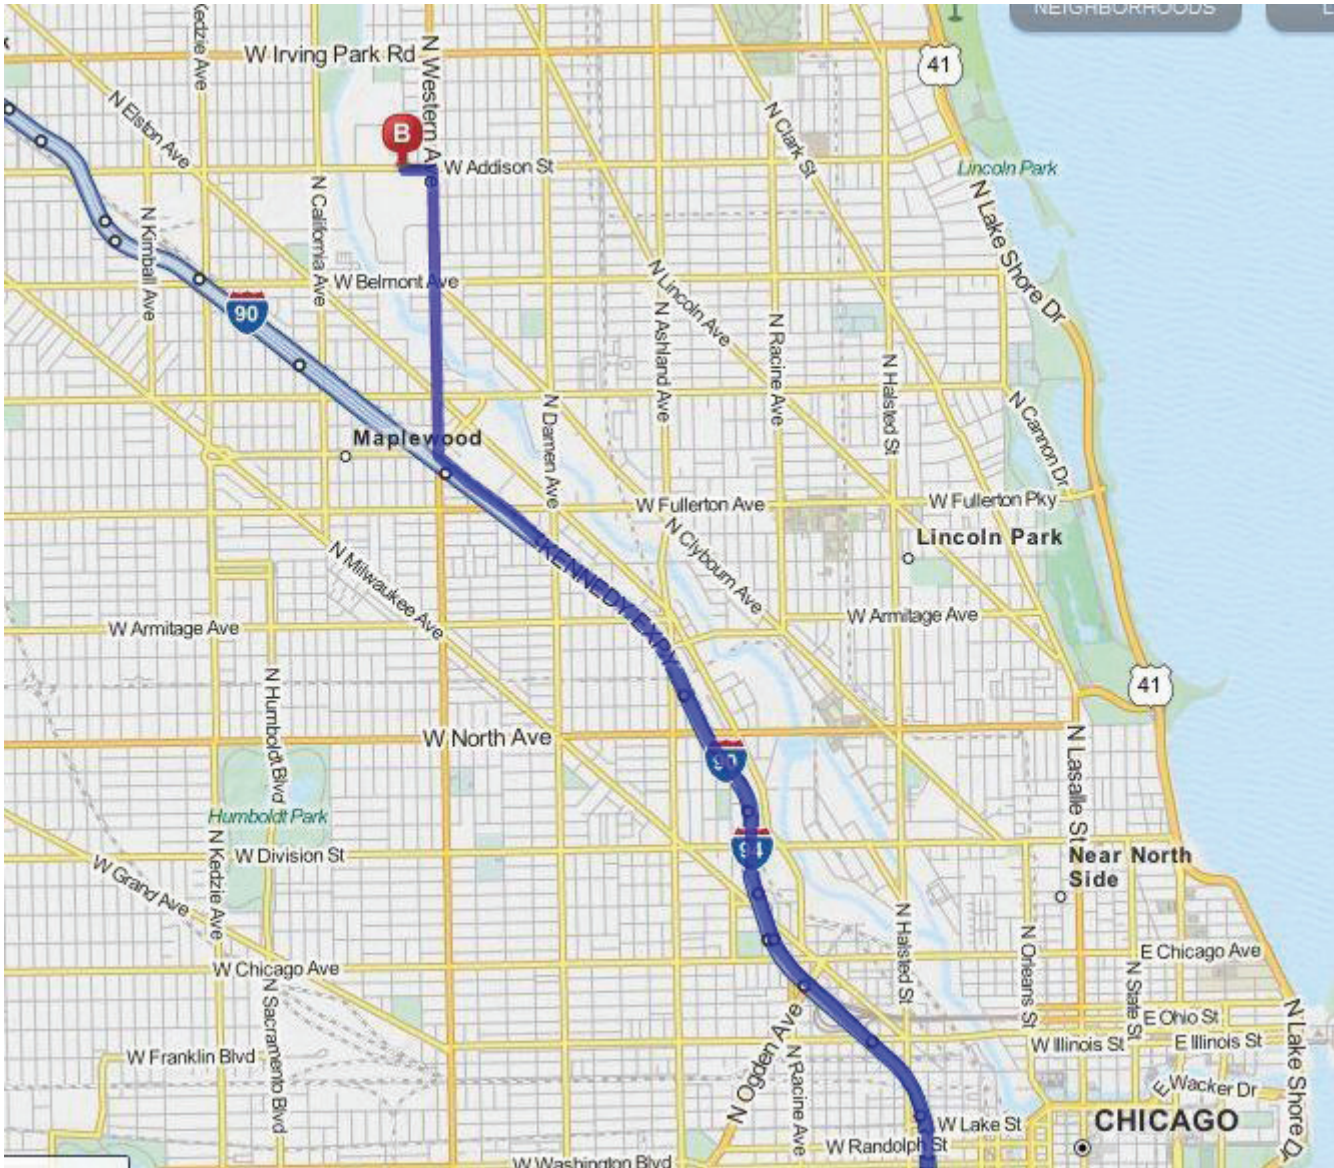

Tuesday, April 3rd, 2012, 4:00 PM
Lane Tech Dual Meet @ Lane Tech High School
2501 W. Addison Street, Chicago

DIRECTIONS (from Saint Ignatius):

Take I-90 W / I-94 (Kennedy Expressway) West to Fullerton Ave / Exit #47A toward Western Ave. Proceed onto N. Western Avenue and drive for 1.5 miles. Turn left (West) on Addison Street and proceed to the school.

Wednesday, April 11th, 2012 – 3:30 PM
St. Charles West Invitational @ St. Charles West High School
3601 Droste Rd., St. Louis, MO

DIRECTIONS (from Saint Ignatius):

Take 90/94 S to I-55 South toward St. Louis. Drive 274 miles to I-270W / Exit 20B toward Kansas City. Take I-270W about 30 miles. Merge onto I-70 W via Exit 20A-B toward Kansas City. Take the Zumbuhl Rd. exit (Exit #227). Turn right onto Zumbuhl Rd. Turn right onto Droste Rd and proceed to the school.

Saturday, April 21st, 2012 - 9:00 AM
Lake Park Invitational @ Lake Park HS – EAST Campus
600 S. Medinah Rd., Roselle

DIRECTIONS (from Saint Ignatius):

Take I-290 west to exit #7 Lake St/US-20. This is not the first US-20 Exit. This exit should also be for I-355 to Joliet. Follow US-20 West to **Medinah Rd** and turn right (north). The school will be on the left (west). From the north, Medinah Rd is also called Meacham Rd. Parking is available closer to the track if you drive south of the school and go west on Foster Ave. Turn right into the Medinah Baptist Church parking lot and you will see the track.

Friday, April 27th, 2012, 4:30 PM
Wheaton-Warrenville South Invite @ W.W.S. H.S.
1920 Wiesbrook Rd, Wheaton

DIRECTIONS (from Saint Ignatius):

Take I-290W to I-88W. Exit at Highland Ave (Downers Grove Main St) and turn right (North). Turn left (West) onto Butterfield Rd and drive for about 7 miles. Turn right on Wiesbrook Rd. and proceed to the school.