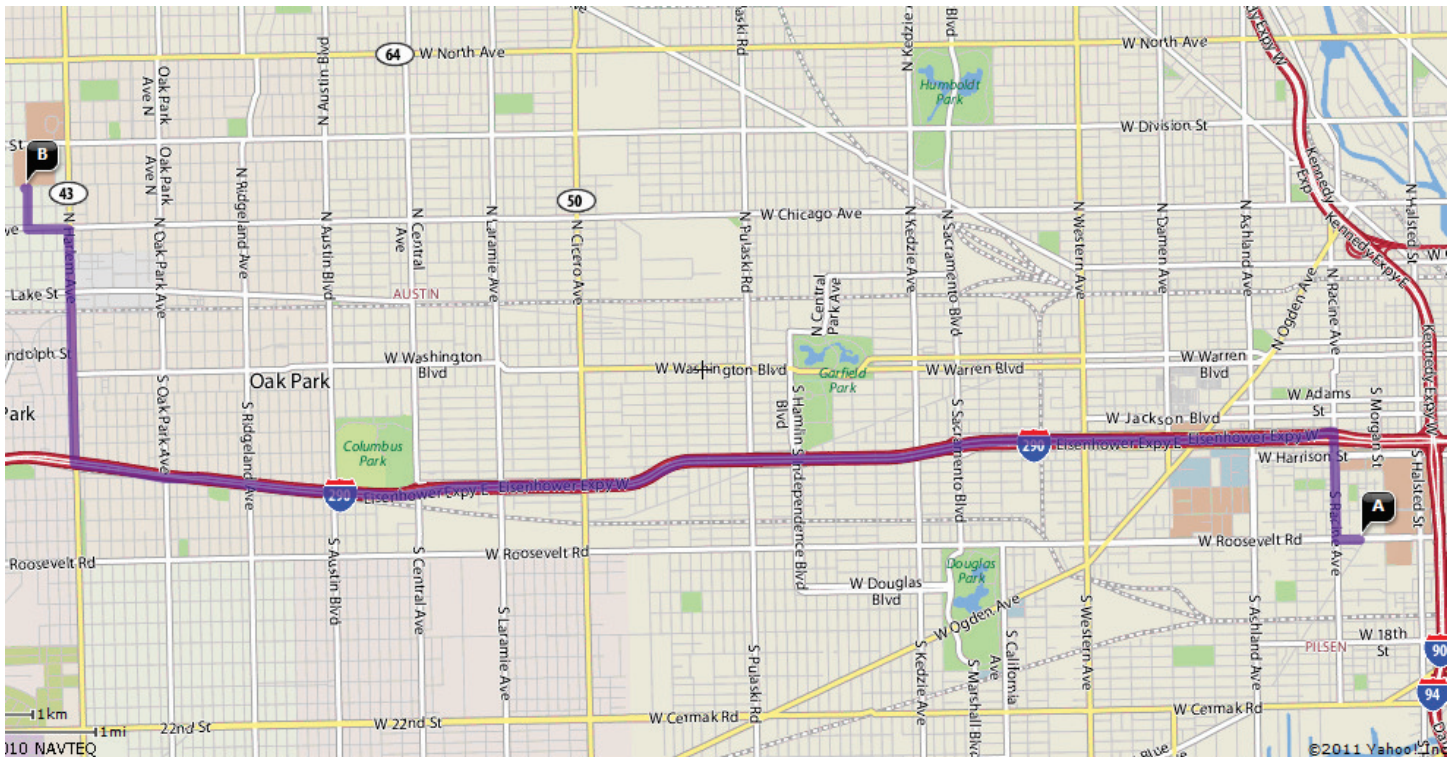

Saturday, April 21st, 2012 - 9:00 AM
Lake Park Invitational @ Lake Park HS – EAST Campus
600 S. Medinah Rd., Roselle

DIRECTIONS (from Saint Ignatius):

Take I-290 west to exit #7 Lake St/US-20. This is not the first US-20 Exit. This exit should also be for I-355 to Joliet. Follow US-20 West to **Medinah Rd** and turn right (north). The school will be on the left (west). From the north, Medinah Rd is also called Meacham Rd. Parking is available closer to the track if you drive south of the school and go west on Foster Ave. Turn right into the Medinah Baptist Church parking lot and you will see the track.

Friday, April 27th, 2012, 4:30 PM
Wheaton-Warrenville South Invite @ W.W.S. H.S.
1920 Wiesbrook Rd, Wheaton

DIRECTIONS (from Saint Ignatius):

Take I-290W to I-88W. Exit at Highland Ave (Downers Grove Main St) and turn right (North). Turn left (West) onto Butterfield Rd and drive for about 7 miles. Turn right on Wiesbrook Rd. and proceed to the school.

Saturday, May 5th, 2011, 10:00 AM
GCAC Championship @ Loyola Academy
1100 Laramie Ave., Wilmette

DIRECTIONS (from Saint Ignatius):

Take I-94W from Chicago toward Milwaukee. Take exit #34B/WEST LAKE AVE onto LAKE AVE. Go 0.3 miles and turn right (West) on LARAMIE AVE. Proceed to the school and turn right into the parking lot.

Thurs May 10th / Fri, May 11th, 2012, Time TBA
IHSA Sectional Championship
@ Concordia University, 7400 Augusta St, River Forest

DIRECTIONS (from Saint Ignatius):

Take I-290W to exit #21B / Harlem Ave. Turn right on IL-43. Drive 1.4 miles to Chicago Avenue. Turn left on Chicago Ave. Turn right on William St. Turn left on Augusta St. Concordia University, located at 7400 Augusta St., will be on your right.