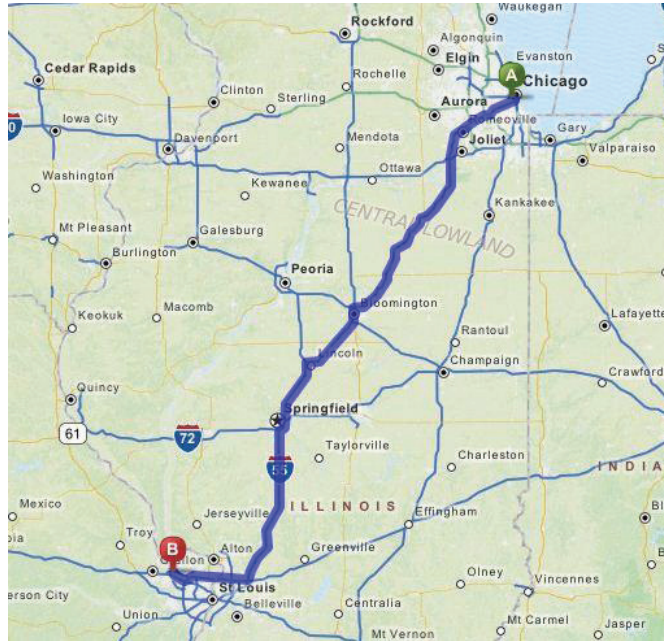

Tuesday, April 3rd, 2012, 4:00 PM
Lane Tech Dual Meet @ Lane Tech High School
2501 W. Addison Street, Chicago

DIRECTIONS (from Saint Ignatius):

Take I-90 W / I-94 (Kennedy Expressway) West to Fullerton Ave / Exit #47A toward Western Ave. Proceed onto N. Western Avenue and drive for 1.5 miles. Turn left (West) on Addison Street and proceed to the school.

Wednesday, April 11th, 2012 – 3:30 PM
St. Charles West Invitational @ St. Charles West High School
3601 Droste Rd., St. Louis, MO

DIRECTIONS (from Saint Ignatius):

Take 90/94 S to I-55 South toward St. Louis. Drive 274 miles to I-270W / Exit 20B toward Kansas City. Take I-270W about 30 miles. Merge onto I-70 W via Exit 20A-B toward Kansas City. Take the Zumbuhl Rd. exit (Exit #227). Turn right onto Zumbuhl Rd. Turn right onto Droste Rd and proceed to the school.

Saturday, April 14th, 2012 - 11:00 AM
Schaumburg Invitational @ Schaumburg High School
1100 W. Schaumburg Road, Schaumburg, IL 60194

DIRECTIONS (from Saint Ignatius):

Take I-90/I-94 W (Kennedy Expressway) toward Wisconsin. Proceed on I-90 W toward Rockford / Milwaukee. Exit at Roselle Road. Go left (South) on Roselle toward Hoffman Estates / Schaumburg. Turn right on West Schaumburg Rd. Proceed to school.

Saturday, April 21st, 2012 - 9:00 AM
Lake Park Invitational @ Lake Park HS – EAST Campus
600 S. Medinah Rd., Roselle

DIRECTIONS (from Saint Ignatius):

Take I-290 west to exit #7 Lake St/US-20. This is not the first US-20 Exit. This exit should also be for I-355 to Joliet. Follow US-20 West to **Medinah Rd** and turn right (north). The school will be on the left (west). From the north, Medinah Rd is also called Meacham Rd. Parking is available closer to the track if you drive south of the school and go west on Foster Ave. Turn right into the Medinah Baptist Church parking lot and you will see the track.