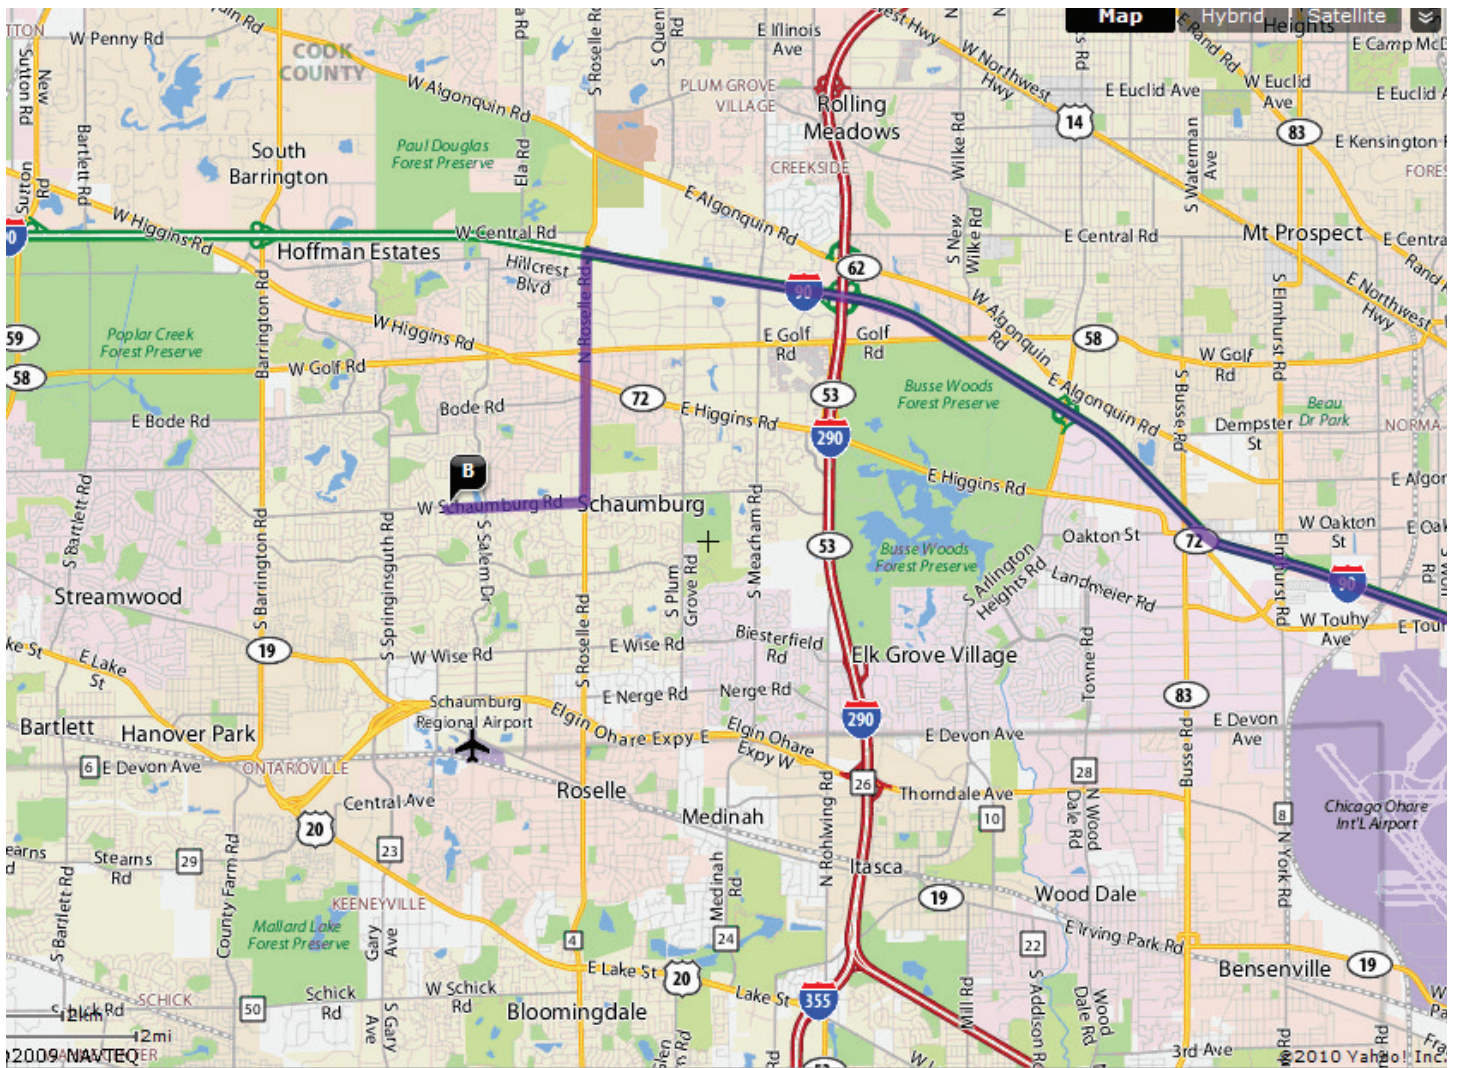

Tuesday, April 3rd, 2012, 4:00 PM
Lane Tech Dual Meet @ Lane Tech High School
2501 W. Addison Street, Chicago

DIRECTIONS (from Saint Ignatius):

Take I-90 W / I-94 (Kennedy Expressway) West to Fullerton Ave / Exit #47A toward Western Ave. Proceed onto N. Western Avenue and drive for 1.5 miles. Turn left (West) on Addison Street and proceed to the school.

Wednesday, April 11th, 2012 – 3:30 PM
St. Charles West Invitational @ St. Charles West High School
3601 Droste Rd., St. Louis, MO

DIRECTIONS (from Saint Ignatius):

Take 90/94 S to I-55 South toward St. Louis. Drive 274 miles to I-270W / Exit 20B toward Kansas City. Take I-270W about 30 miles. Merge onto I-70 W via Exit 20A-B toward Kansas City. Take the Zumbuhl Rd. exit (Exit #227). Turn right onto Zumbuhl Rd. Turn right onto Droste Rd and proceed to the school.

Saturday, April 14th, 2012 - 11:00 AM
Schaumburg Invitational @ Schaumburg High School
1100 W. Schaumburg Road, Schaumburg, IL 60194

DIRECTIONS (from Saint Ignatius):

Take I-90/I-94 W (Kennedy Expressway) toward Wisconsin. Proceed on I-90 W toward Rockford / Milwaukee. Exit at Roselle Road. Go left (South) on Roselle toward Hoffman Estates / Schaumburg. Turn right on West Schaumburg Rd. Proceed to school.

Saturday, April 21st, 2012 - 9:00 AM
Lake Park Invitational @ Lake Park HS – EAST Campus
600 S. Medinah Rd., Roselle

DIRECTIONS (from Saint Ignatius):

Take I-290 west to exit #7 Lake St/US-20. This is not the first US-20 Exit. This exit should also be for I-355 to Joliet. Follow US-20 West to **Medinah Rd** and turn right (north). The school will be on the left (west). From the north, Medinah Rd is also called Meacham Rd. Parking is available closer to the track if you drive south of the school and go west on Foster Ave. Turn right into the Medinah Baptist Church parking lot and you will see the track.