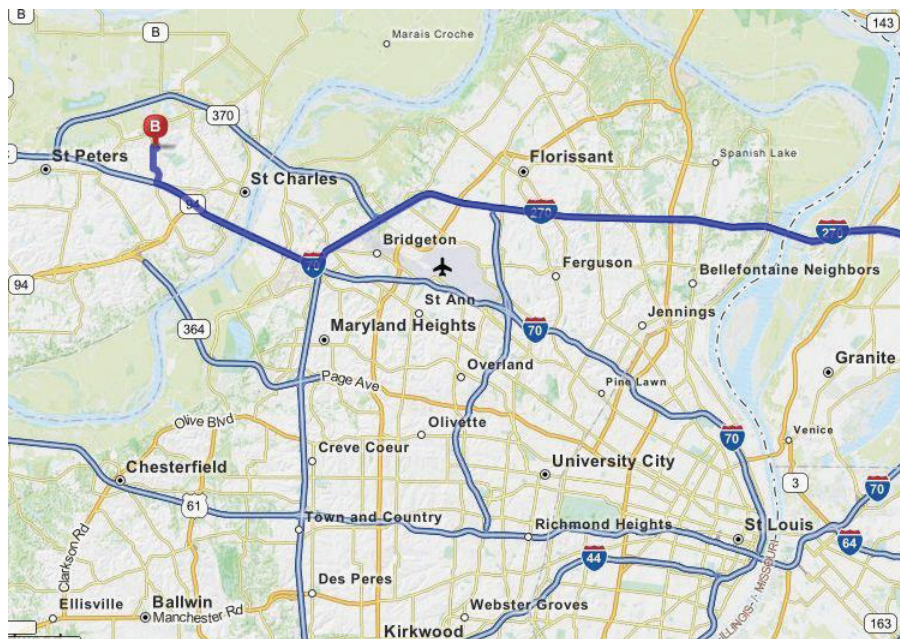

Tuesday, April 3rd, 2012, 4:00 PM
Lane Tech Dual Meet @ Lane Tech High School
2501 W. Addison Street, Chicago

DIRECTIONS (from Saint Ignatius):

Take I-90 W / I-94 (Kennedy Expressway) West to Fullerton Ave / Exit #47A toward Western Ave. Proceed onto N. Western Avenue and drive for 1.5 miles. Turn left (West) on Addison Street and proceed to the school.

Wednesday, April 11th, 2012 – 3:30 PM
St. Charles West Invitational @ St. Charles West High School
3601 Droste Rd., St. Louis, MO

DIRECTIONS (from Saint Ignatius):

Take 90/94 S to I-55 South toward St. Louis. Drive 274 miles to I-270W / Exit 20B toward Kansas City. Take I-270W about 30 miles. Merge onto I-70 W via Exit 20A-B toward Kansas City. Take the Zumbuhl Rd. exit (Exit #227). Turn right onto Zumbuhl Rd. Turn right onto Droste Rd and proceed to the school.

Saturday, April 14th, 2012 - 11:00 AM
Schaumburg Invitational @ Schaumburg High School
1100 W. Schaumburg Road, Schaumburg, IL 60194

DIRECTIONS (from Saint Ignatius):

Take I-90/I-94 W (Kennedy Expressway) toward Wisconsin. Proceed on I-90 W toward Rockford / Milwaukee. Exit at Roselle Road. Go left (South) on Roselle toward Hoffman Estates / Schaumburg. Turn right on West Schaumburg Rd. Proceed to school.

Saturday, April 21st, 2012 - 9:00 AM
Lake Park Invitational @ Lake Park HS – EAST Campus
600 S. Medinah Rd., Roselle

DIRECTIONS (from Saint Ignatius):

Take I-290 west to exit #7 Lake St/US-20. This is not the first US-20 Exit. This exit should also be for I-355 to Joliet. Follow US-20 West to **Medinah Rd** and turn right (north). The school will be on the left (west). From the north, Medinah Rd is also called Meacham Rd. Parking is available closer to the track if you drive south of the school and go west on Foster Ave. Turn right into the Medinah Baptist Church parking lot and you will see the track.