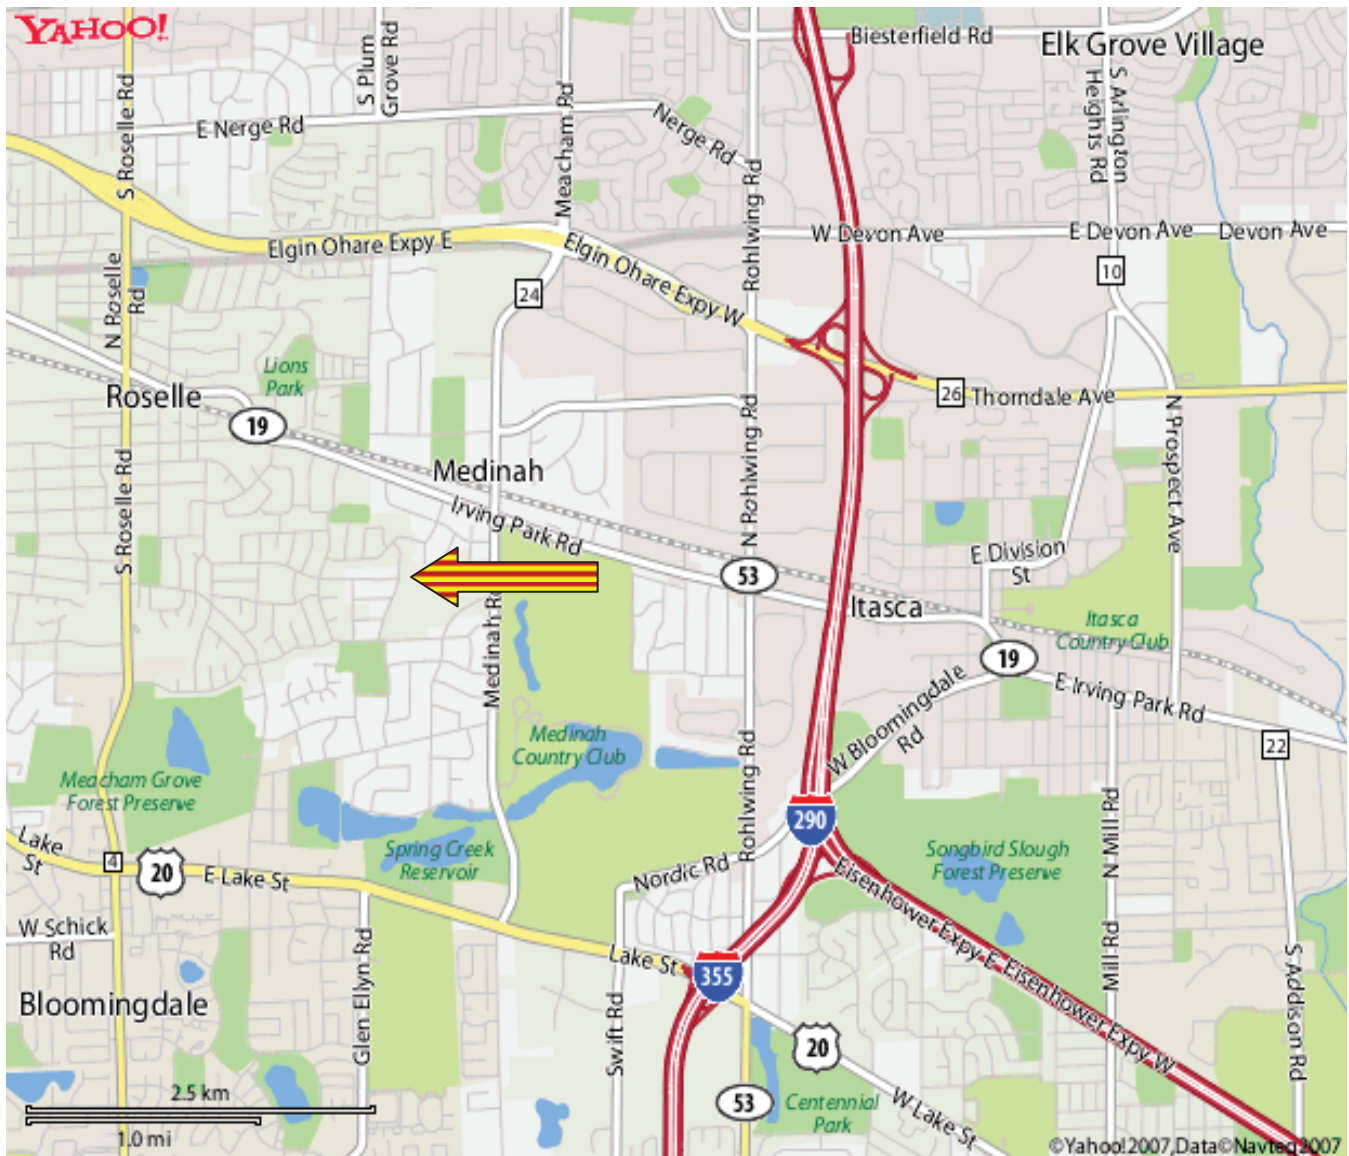

Tuesday, April 3rd, 2012, 4:00 PM
Lane Tech Dual Meet @ Lane Tech High School
2501 W. Addison Street, Chicago

DIRECTIONS (from Saint Ignatius):

Take I-90 W / I-94 (Kennedy Expressway) West to Fullerton Ave / Exit #47A toward Western Ave. Proceed onto N. Western Avenue and drive for 1.5 miles. Turn left (West) on Addison Street and proceed to the school.

Saturday, April 14th, 2012 - 11:00 AM
Schaumburg Invitational @ Schaumburg High School
1100 W. Schaumburg Road, Schaumburg, IL 60194

DIRECTIONS (from Saint Ignatius):

Take I-90/I-94 W (Kennedy Expressway) toward Wisconsin. Proceed on I-90 W toward Rockford / Milwaukee. Exit at Roselle Road. Go left (South) on Roselle toward Hoffman Estates / Schaumburg. Turn right on West Schaumburg Rd. Proceed to school.

Saturday, April 21st, 2012 - 9:00 AM
Lake Park Invitational @ Lake Park HS – EAST Campus
600 S. Medinah Rd., Roselle

DIRECTIONS (from Saint Ignatius):

Take I-290 west to exit #7 Lake St/US-20. This is not the first US-20 Exit. This exit should also be for I-355 to Joliet. Follow US-20 West to **Medinah Rd** and turn right (north). The school will be on the left (west). From the north, Medinah Rd is also called Meacham Rd. Parking is available closer to the track if you drive south of the school and go west on Foster Ave. Turn right into the Medinah Baptist Church parking lot and you will see the track.

Friday, April 27th, 2012, 4:30 PM
Wheaton-Warrenville South Invite @ W.W.S. H.S.
1920 Wiesbrook Rd, Wheaton

DIRECTIONS (from Saint Ignatius):

Take I-290W to I-88W. Exit at Highland Ave (Downers Grove Main St) and turn right (North). Turn left (West) onto Butterfield Rd and drive for about 7 miles. Turn right on Wiesbrook Rd. and proceed to the school.