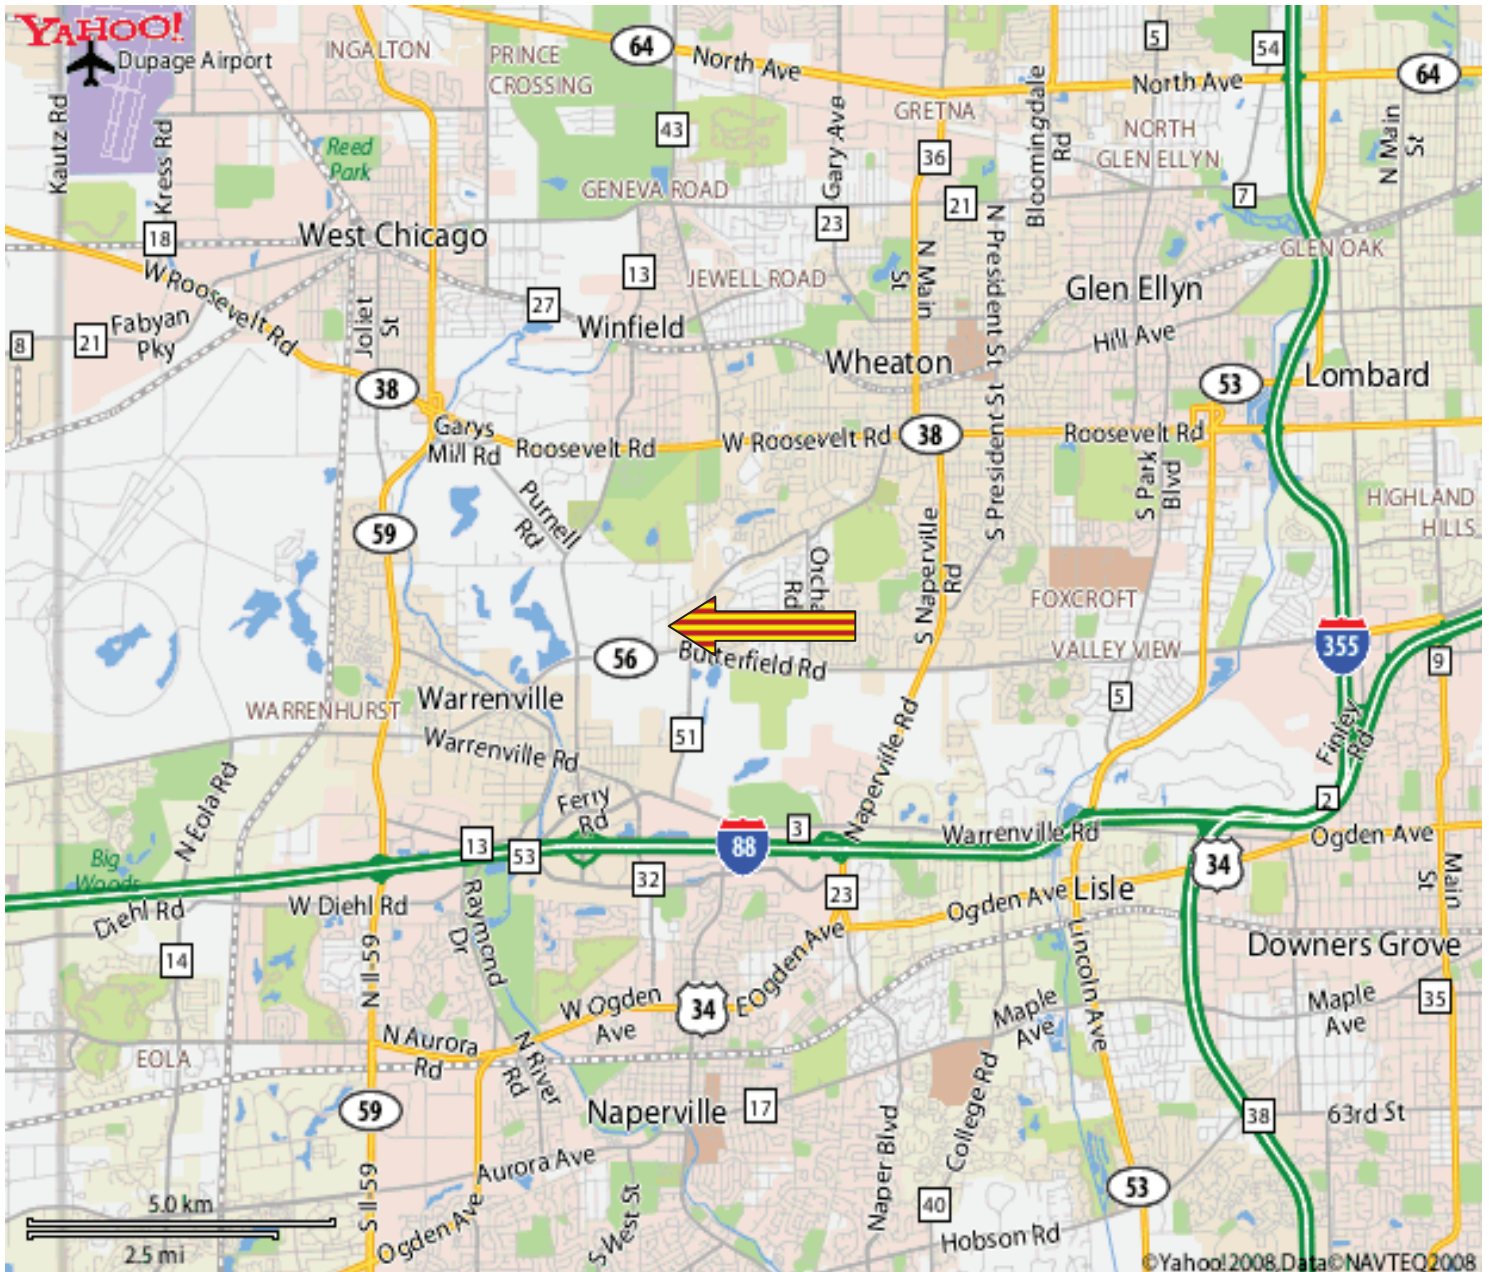

Tuesday, April 3rd, 2012, 4:00 PM
Lane Tech Dual Meet @ Lane Tech High School
2501 W. Addison Street, Chicago

DIRECTIONS (from Saint Ignatius):

Take I-90 W / I-94 (Kennedy Expressway) West to Fullerton Ave / Exit #47A toward Western Ave. Proceed onto N. Western Avenue and drive for 1.5 miles. Turn left (West) on Addison Street and proceed to the school.

Saturday, April 14th, 2012 - 11:00 AM
Schaumburg Invitational @ Schaumburg High School
1100 W. Schaumburg Road, Schaumburg, IL 60194

DIRECTIONS (from Saint Ignatius):

Take I-90/I-94 W (Kennedy Expressway) toward Wisconsin. Proceed on I-90 W toward Rockford / Milwaukee. Exit at Roselle Road. Go left (South) on Roselle toward Hoffman Estates / Schaumburg. Turn right on West Schaumburg Rd. Proceed to school.

Saturday, April 21st, 2012 - 9:00 AM
Lake Park Invitational @ Lake Park HS – EAST Campus
600 S. Medinah Rd., Roselle

DIRECTIONS (from Saint Ignatius):

Take I-290 west to exit #7 Lake St/US-20. This is not the first US-20 Exit. This exit should also be for I-355 to Joliet. Follow US-20 West to **Medinah Rd** and turn right (north). The school will be on the left (west). From the north, Medinah Rd is also called Meacham Rd. Parking is available closer to the track if you drive south of the school and go west on Foster Ave. Turn right into the Medinah Baptist Church parking lot and you will see the track.

Friday, April 27th, 2012, 4:30 PM
Wheaton-Warrenville South Invite @ W.W.S. H.S.
1920 Wiesbrook Rd, Wheaton

DIRECTIONS (from Saint Ignatius):

Take I-290W to I-88W. Exit at Highland Ave (Downers Grove Main St) and turn right (North). Turn left (West) onto Butterfield Rd and drive for about 7 miles. Turn right on Wiesbrook Rd. and proceed to the school.