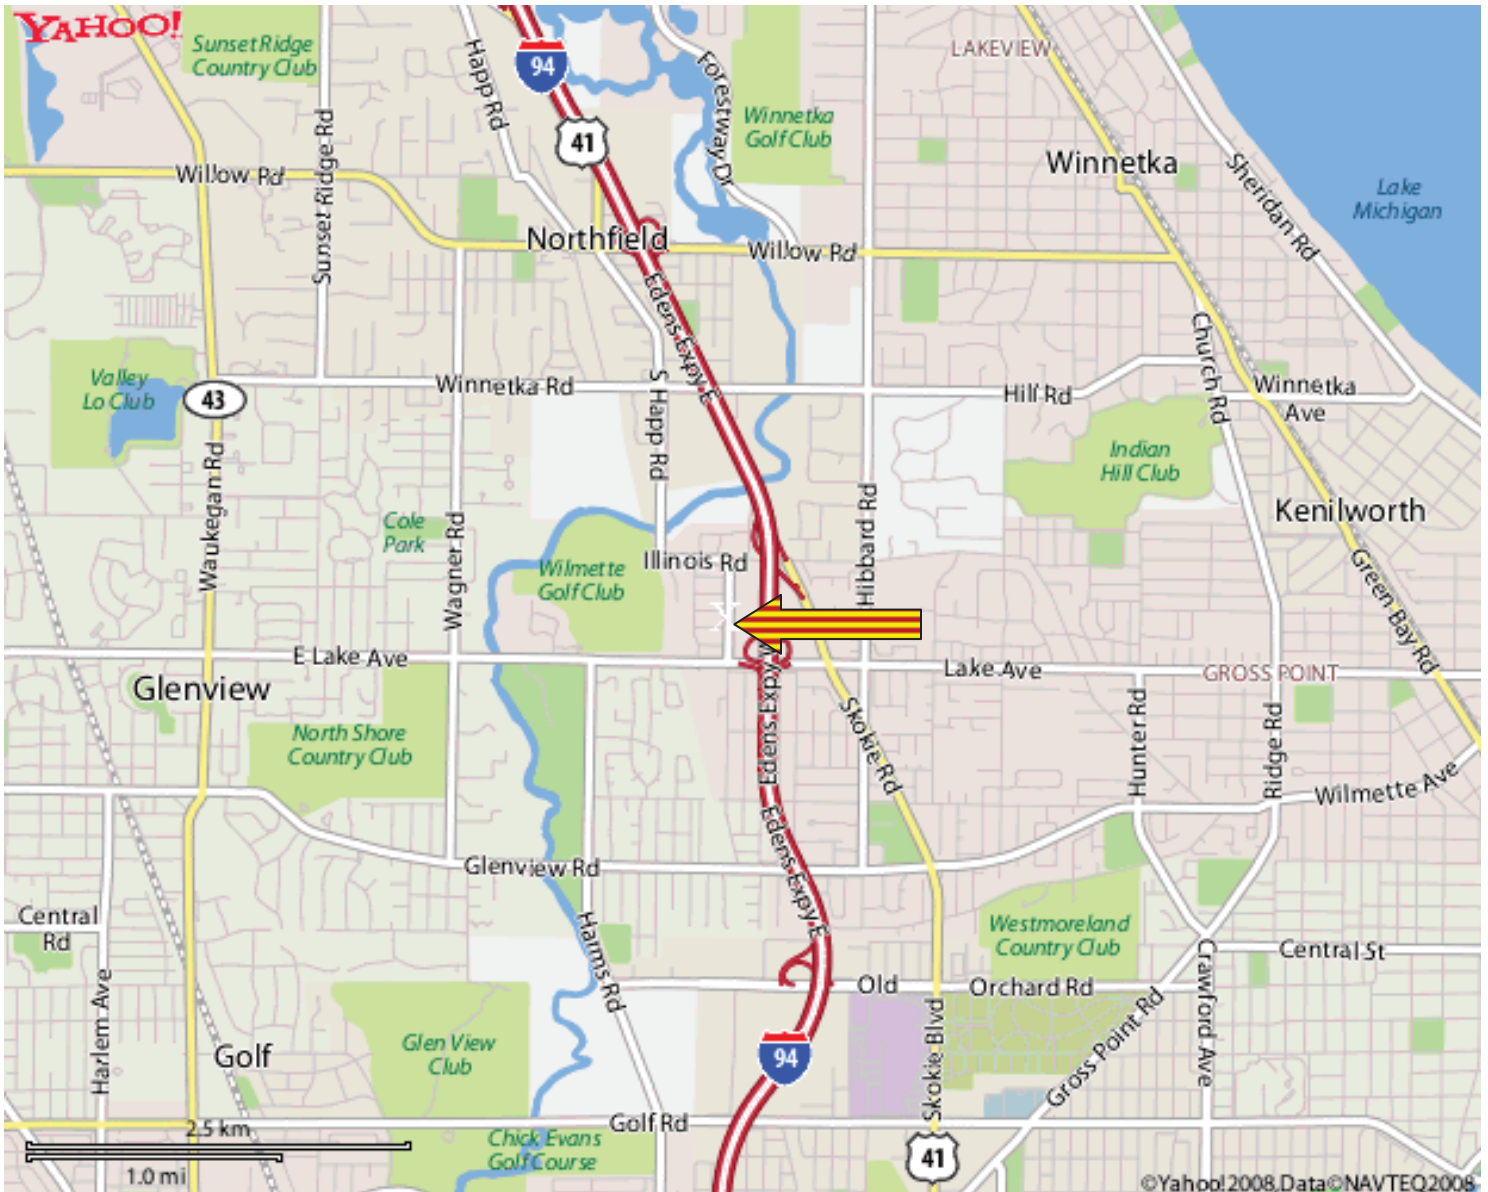

Tuesday, April 3rd, 2012, 4:00 PM
Lane Tech Dual Meet @ Lane Tech High School
2501 W. Addison Street, Chicago

DIRECTIONS (from Saint Ignatius):

Take I-90 W / I-94 (Kennedy Expressway) West to Fullerton Ave / Exit #47A toward Western Ave. Proceed onto N. Western Avenue and drive for 1.5 miles. Turn left (West) on Addison Street and proceed to the school.

Saturday, April 21st, 2012 - 9:00 AM
Lake Park Invitational @ Lake Park HS – EAST Campus
600 S. Medinah Rd., Roselle

DIRECTIONS (from Saint Ignatius):

Take I-290 west to exit #7 Lake St/US-20. This is not the first US-20 Exit. This exit should also be for I-355 to Joliet. Follow US-20 West to **Medinah Rd** and turn right (north). The school will be on the left (west). From the north, Medinah Rd is also called Meacham Rd. Parking is available closer to the track if you drive south of the school and go west on Foster Ave. Turn right into the Medinah Baptist Church parking lot and you will see the track.

Friday, April 27th, 2012, 4:30 PM
Wheaton-Warrenville South Invite @ W.W.S. H.S.
1920 Wiesbrook Rd, Wheaton

DIRECTIONS (from Saint Ignatius):

Take I-290W to I-88W. Exit at Highland Ave (Downers Grove Main St) and turn right (North). Turn left (West) onto Butterfield Rd and drive for about 7 miles. Turn right on Wiesbrook Rd. and proceed to the school.

Thurs May 10th / Fri, May 11th, 2012, Time TBA
IHSA Sectional Championship
@ Concordia University, 7400 Augusta St, River Forest

DIRECTIONS (from Saint Ignatius):

Take I-290W to exit #21B / Harlem Ave. Turn right on IL-43. Drive 1.4 miles to Chicago Avenue. Turn left on Chicago Ave. Turn right on William St. Turn left on Augusta St. Concordia University, located at 7400 Augusta St., will be on your right.