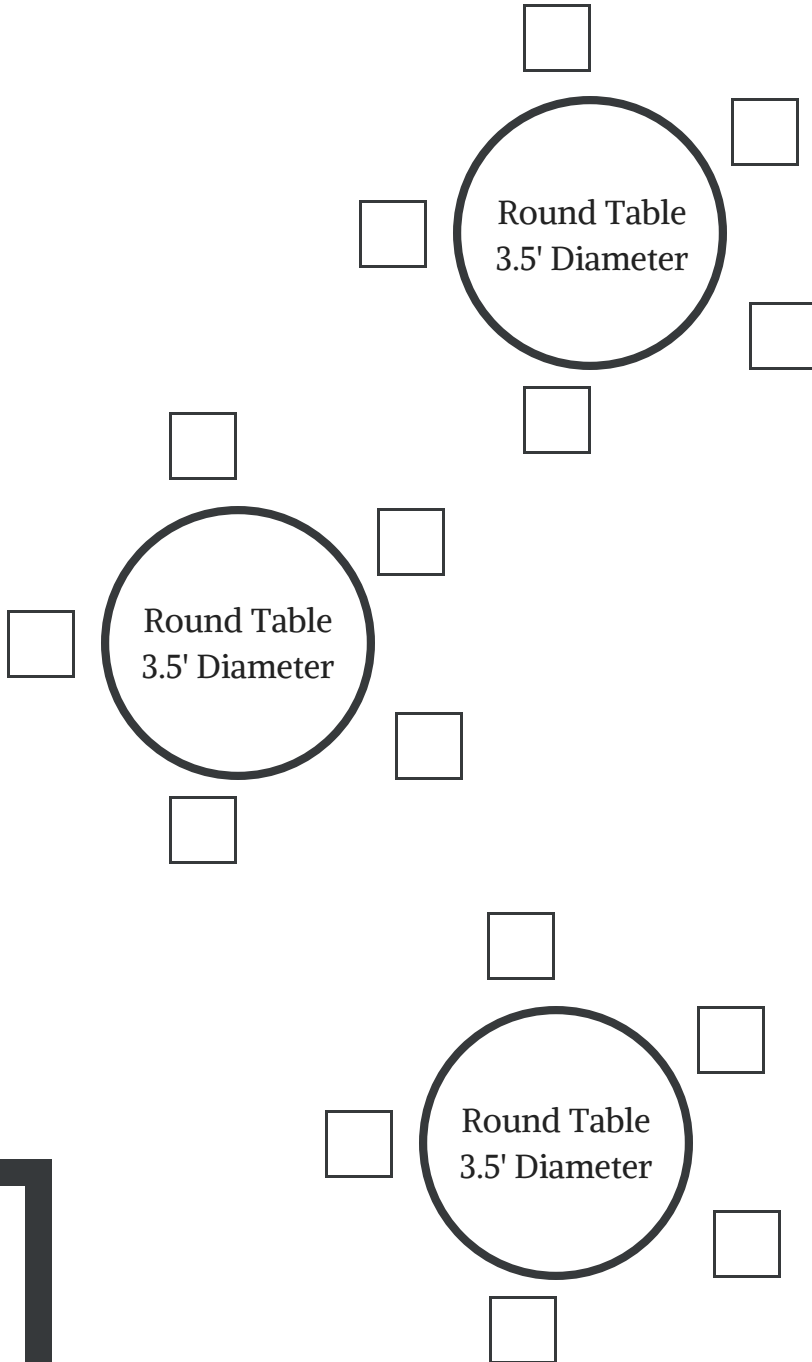

Fornelli Lounge

Stairs to
'67 Sky Deck

Sofa
Chair

Sofa
Chair

Couch

Coffee Table

Couch

Rectangular Table
6' Long

Rectangular Table
6' Long

Bar